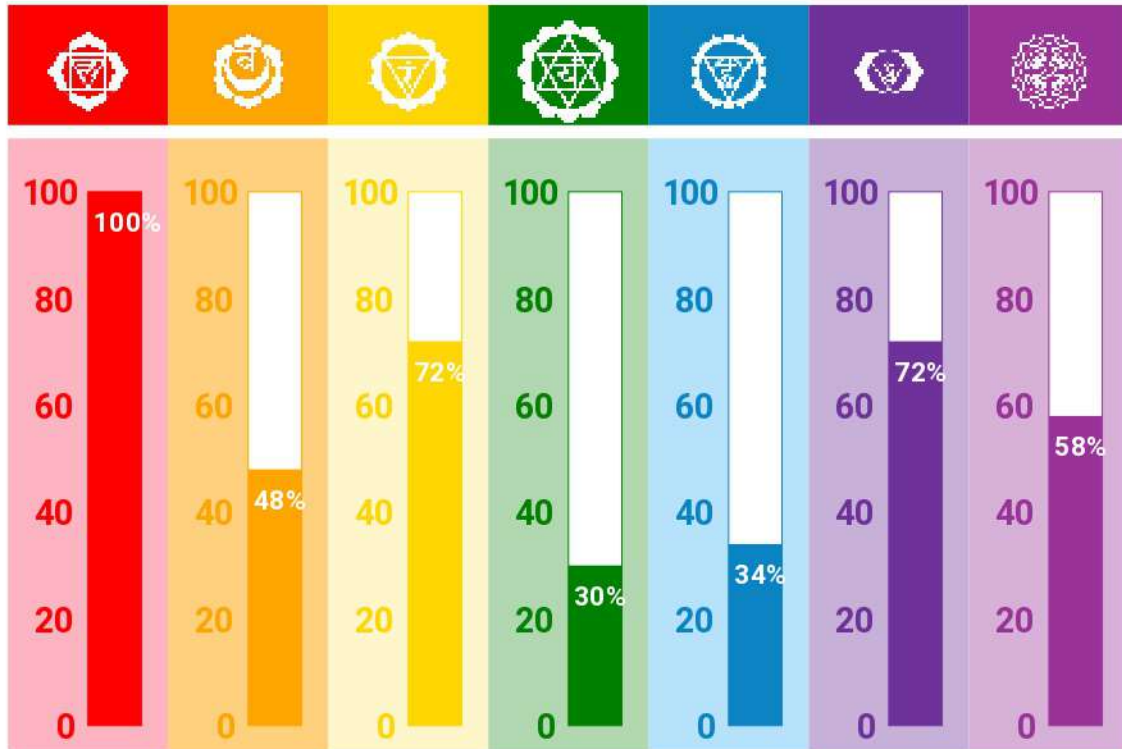

Name :
Date of Visit :
City :

Chakra Analysis Report

Elemental Balance

Earth

100%

Water

48%

Fire

72%

Air

30%

Ether

54%

Aura Chakra Photography

Aura Size Analysis

Your Aura Size:59%

Aura Size

The red circle indicates the size of your aura and is an important indicator of how much energy you radiate around you.

Small Aura

Small Aura (0-40) indicates low energy level both physically and emotionally. You tend to attract negative situations and people. Others may perceive you as someone who can be easily misled and taken advantage of.

Large, Wide Aura

Large, Wide Aura (75-100) indicates a strong and powerful radiance. Other people can feel your strong aura. Use your Charisma and aura power to achieve your goals and dreams.